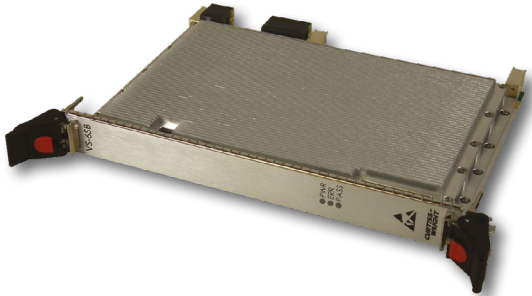

VPX6-SBM Storage Blade

Developed in alignment with OpenVPX (VITA 65) and VPX (VITA 46)

**CURTISS-
WRIGHT**

CURTISSWRIGHTDS.COM

Key Features

- 6U VPX Storage Blade, air cooled
- 32 TB or 64 TB storage capacity
- x16 PCIe low latency/high bandwidth
- VPX Connector, P2/PCIe Interface
- Developed in alignment with OpenVPX (VITA 65) and VPX (VITA 46)

The Curtiss-Wright 6U VPX Storage Blade features 32 TB or 64 TB of storage capacity and up to 6.25 GB/s data throughput rates. This compact, high capacity commercial off-the-shelf (COTS) storage blade leverages the latest NVMe PCIe technology in a single 6U VPX slot that is developed in alignment with OpenVPX™ (VITA 65) and VPX (VITA 46). The VPX6-SBM is air cooled, rugged, and ready for defense and industrial applications.

The 6U VPX Storage Blade provides system integrators access to the latest commercially available NVMe PCIe technology that delivers superior performance, reliability, low latency, and strong thermal characteristics. It supports x16 PCIe interfaces to the backplane. Advanced system management functionality is implemented to remotely monitor system health by following VITA 46.11.

Specifications

General Features

- 32 TB or 64 TB storage capacity
- 6.25 GB/s data throughput rates
- Front panel status LEDs for PCIe lanes detected, power, and error

Backplane I/O

- x16 PCIe backplane interfaces
- P2/PCIe interface